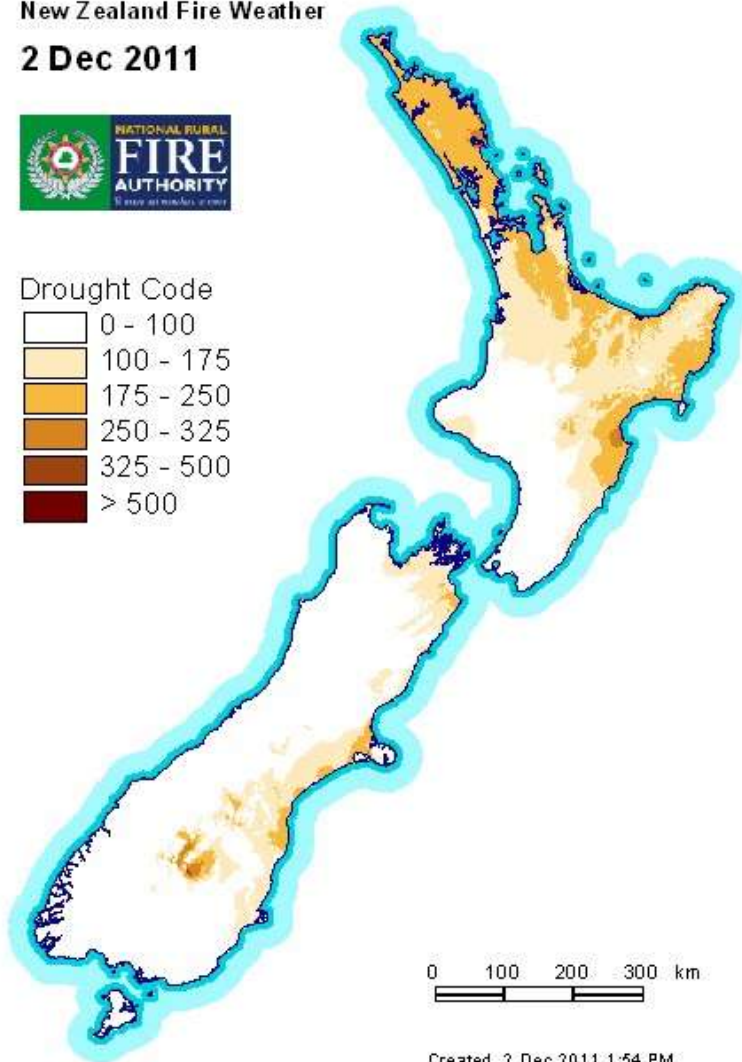

New Zealand Fire Weather

2 Dec 2011

Drought Code

0 - 100
100 - 175
175 - 250
250 - 325
325 - 500
> 500

Created 2 Dec 2011 1:54 PM

Fire Season Status as at 2 December 2011